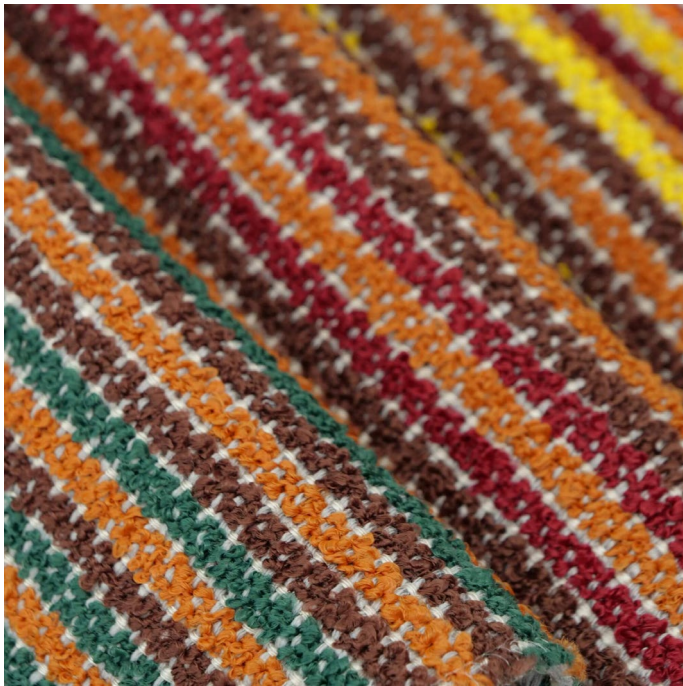

SOLAVENTO

Image detail approx. 40 x 40 cm

article: SOLAVENTO
composition: 53% PC / 47% PP
weight (g/sqm): 644
width (cm): 138
type: upholstery fabric
average piece length (m): 25
dyeing: yarn dyed

maintenance:

abrasion resistance: >100000 UNI EN ISO 12947-1
pilling: 4/5 UNI EN ISO 12945-2
seam slippage warp: 1 BS EN ISO 13936-2 :2004
seam slippage weft: 1 BS EN ISO 13936-2 :2004

colour fastness:
to light - high temperature: 7 UNI EN ISO 105 B04:1994
to sea water: 4/5 UNI EN ISO 105-E02:2013
water chloride: 4/5 UNI EN ISO 105-E03:2010

available colours:

piscina

prato

nautico

bosco

tramonto

granaio

aurora