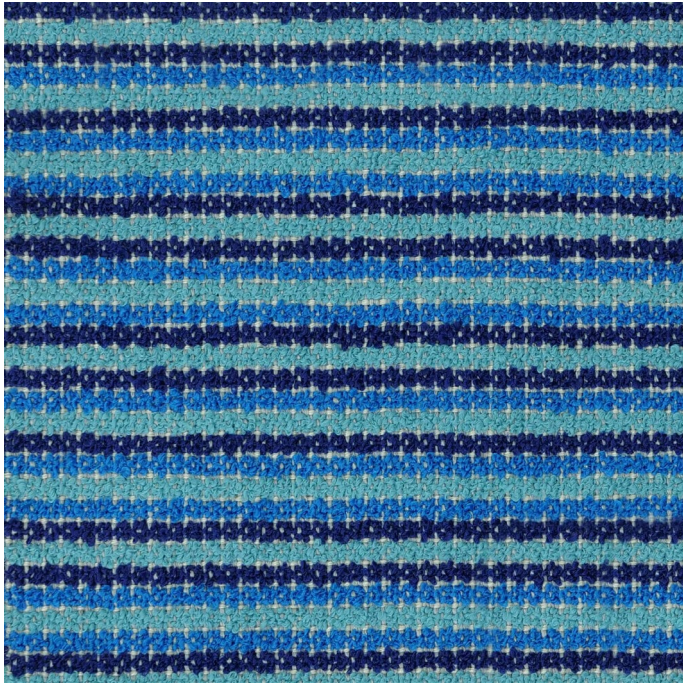

SOLAVENTO

Image detail approx. 40 x 40 cm

article: SOLAVENTO
composition: 53% PC / 47% PP
weight (g/sqm): 644
width (cm): 138
type: upholstery fabric
average piece length (m): 25
dyeing: yarn dyed

maintenance:

abrasion resistance: >100000 UNI EN ISO 12947-1
pilling: 4/5 UNI EN ISO 12945-2
seam slippage warp: 1 BS EN ISO 13936-2 :2004
seam slippage weft: 1 BS EN ISO 13936-2 :2004

colour fastness:
to light - high temperature: 7 UNI EN ISO 105 B04:1994
to sea water: 4/5 UNI EN ISO 105-E02:2013
water chloride: 4/5 UNI EN ISO 105-E03:2010

available colours:

piscina

prato

nautico

bosco

tramonto

granaio

aurora